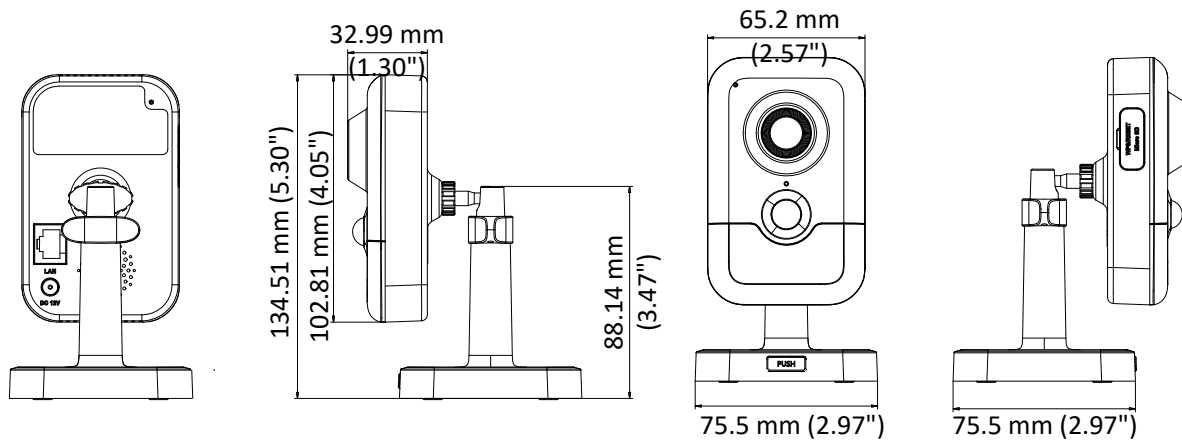

Dimension

Distributed by

HIKVISION®

Headquarters

No.555 Qianmo Road, Binjiang District,
Hangzhou 310051, China
T +86-571-8807-5998
overseasbusiness@hikvision.com

Hikvision USA
T +1-909-895-0400
sales.usa@hikvision.com

Hikvision Australia
T +61-2-8599-4233
salesau@hikvision.com

Hikvision India
T +91-22-28469900
sales@pramahikvision.com

Hikvision Canada
T +1-866-200-6690
sales.canada@hikvision.com

Hikvision Thailand
T +662-275-9949
sales.thailand@hikvision.com

Hikvision Europe
T +31-23-5542770
sales.eu@hikvision.com

Hikvision Italy
T +39-0438-6902
info.it@hikvision.com

Hikvision Brazil
T +55 11 3318-0050
Latam.support@hikvision.com

Hikvision Turkey
T +90 [216]521 7070- 7074
sales.tr@hikvision.com

Hikvision Malaysia
T +601-7652-2413
sales.my@hikvision.com

Hikvision UK & Ireland
T +01628-902140
sales.uk@hikvision.com

Hikvision South Africa
Tel: +27 [10] 0351172
sale.africa@hikvision.com

Hikvision France
T +33(0)1-85-330-450
info.fr@hikvision.com

Hikvision Kazakhstan
T +7-727-9730667
nikia.panfilov@hikvision.ru

Hikvision Vietnam
T +84-974270888
sales.vt@hikvision.com

Hikvision UAE
T +971-4-4432090
salesme@hikvision.com

Hikvision Singapore
T +65-6684-4718
sg@hikvision.com

Hikvision Spain
T +34-91-737-16-55
info.es@hikvision.com

Hikvision Tashkent
T +99-87-1238-9438
uzb@hikvision.ru

Hikvision Hong Kong
T +852-2151-1761
info.hk@hikvision.com

Hikvision Russia
T +7-495-669-67-99
sateru@hikvision.com

Hikvision Korea
T +82-[0]31-731-8817
sales.korea@hikvision.com

Hikvision Poland
T +48-22-460-01-50
info.pl@hikvision.com

Hikvision Indonesia
T +62-21-2933759
Sales.Indonesia@hikvision.com